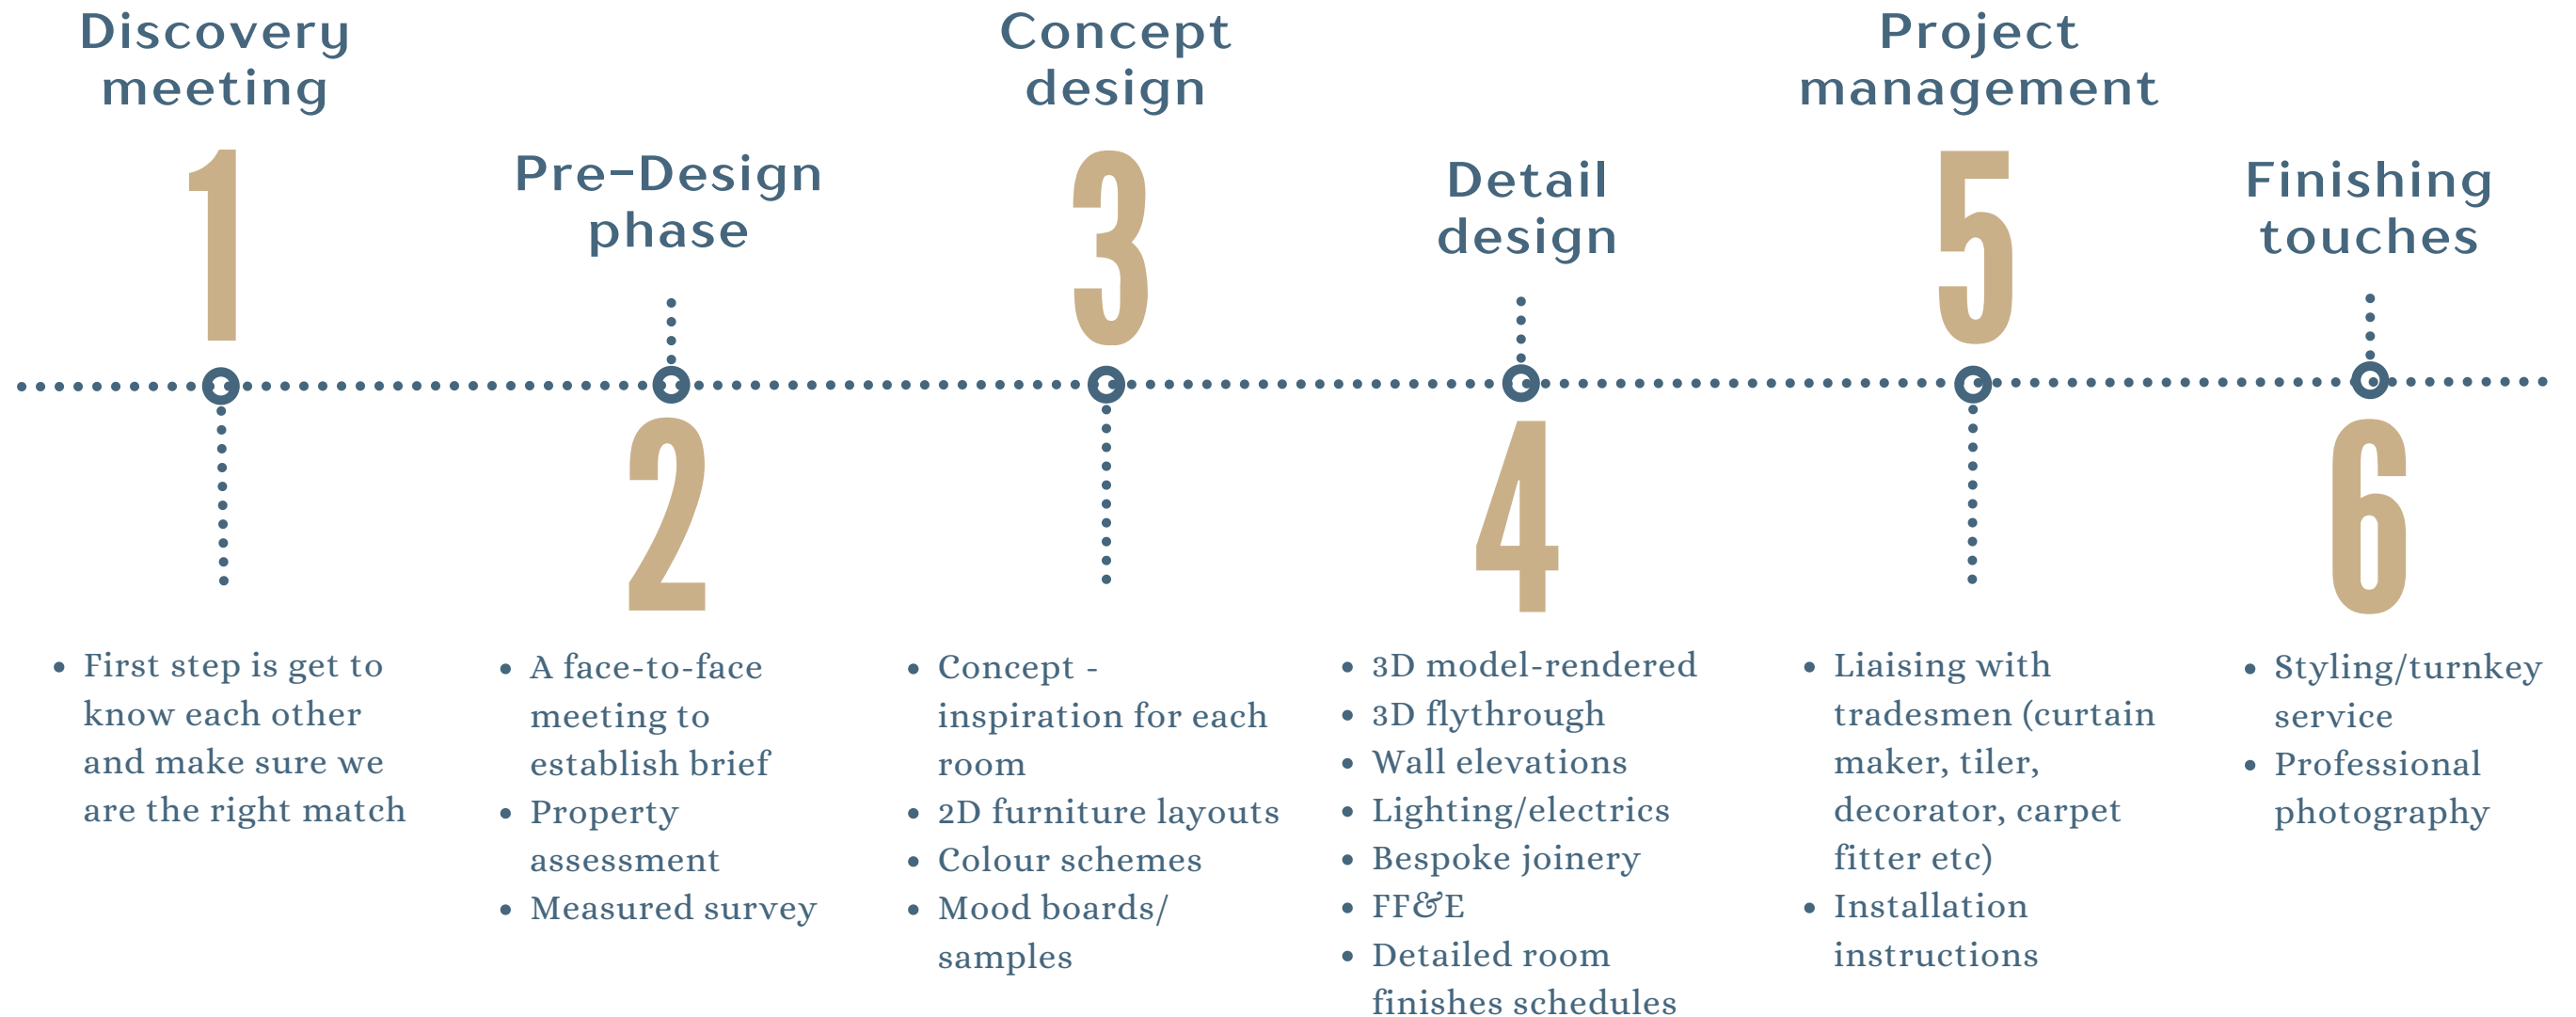

Interior design stages